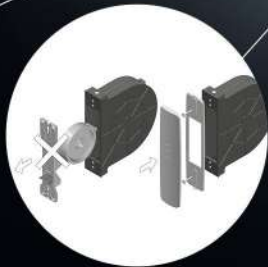

 STAFER

**RX  
VENUS**  
COVER PLATE  
WITH 1-CHANNEL  
TRANSMITTER

*The pleasant solution  
and easy installation **in case**  
of replacements*